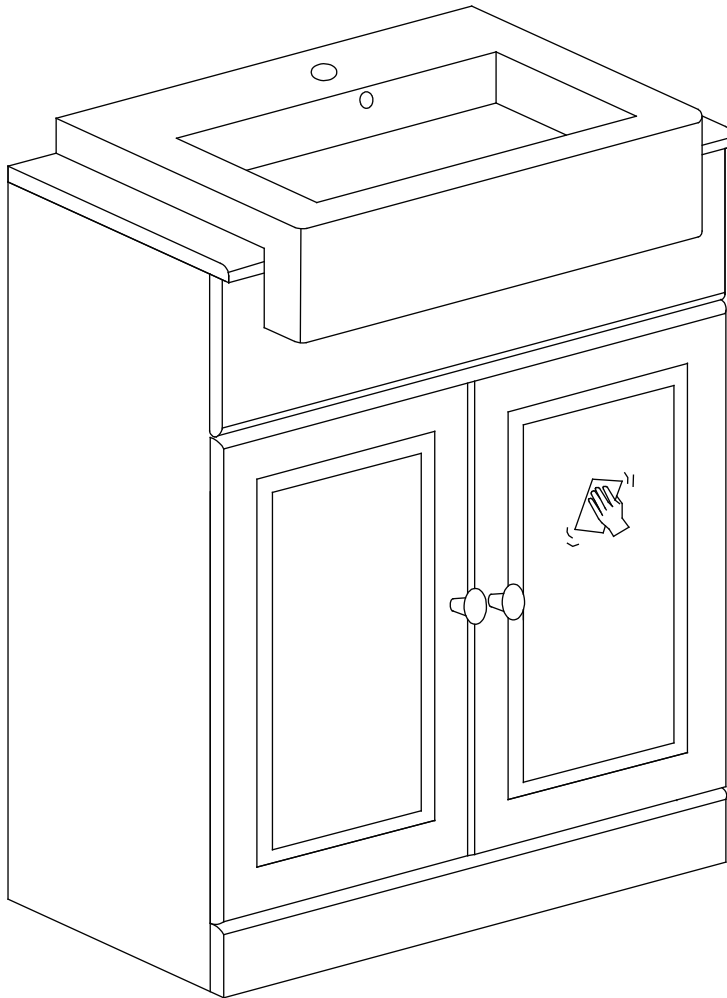

Cleaning

- -Clean with a soft cloth & warm soapy water only
- -Do not use abrasive cleaning agents
- -Dry unit with a cloth after use

For more information

- visit betterbathrooms.com
- email customerservices@buyitdirect.co.uk
- call 03303903062
- write to Trident Business Park, Neptune Way, Huddersfield, HD2 1UA

better
bathrooms

Part of the BuyItDirect Group