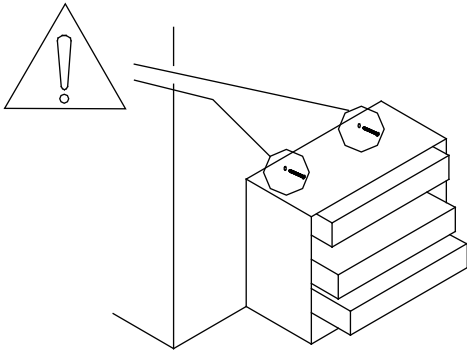

Important information Please read carefully.Keep this information for further reference.
Serious or fatal crushing injuries can occur if furniture is not secured correctly.To prevent furniture from tipping over it must be permanently fixed to the wall.
Fittings for the wall are not included since different wall materials require different types of fittings .
Use fittings suitable for the walls in your home.For advice on suitable fittings,contact your local dealer.