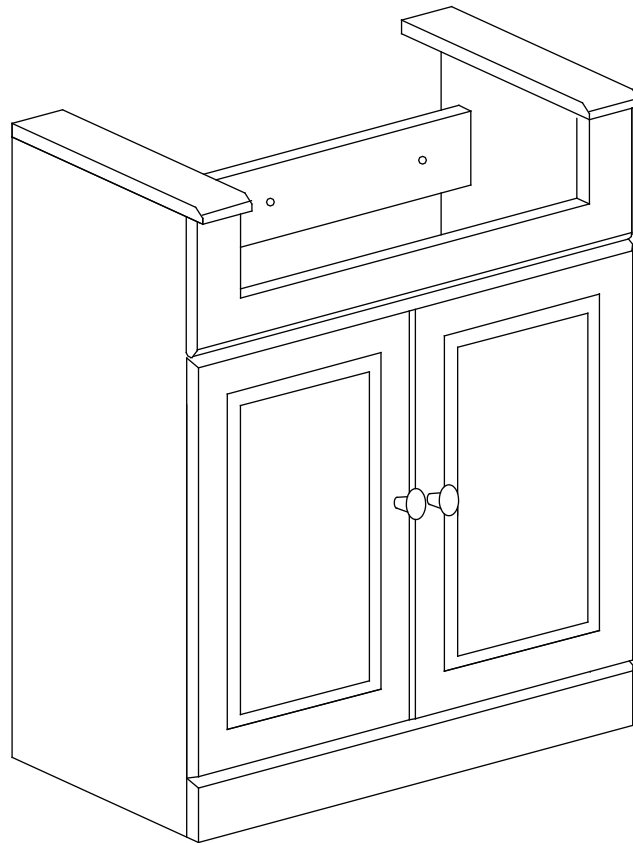

USER MANUAL

Thank you for choosing Better Bathrooms.
Please read this manual before installing your product
and keep for future reference.

better 
bathrooms

Westbury 667mm Vanity Unit

BeBa_27045/BeBa_27046/BeBa_27047