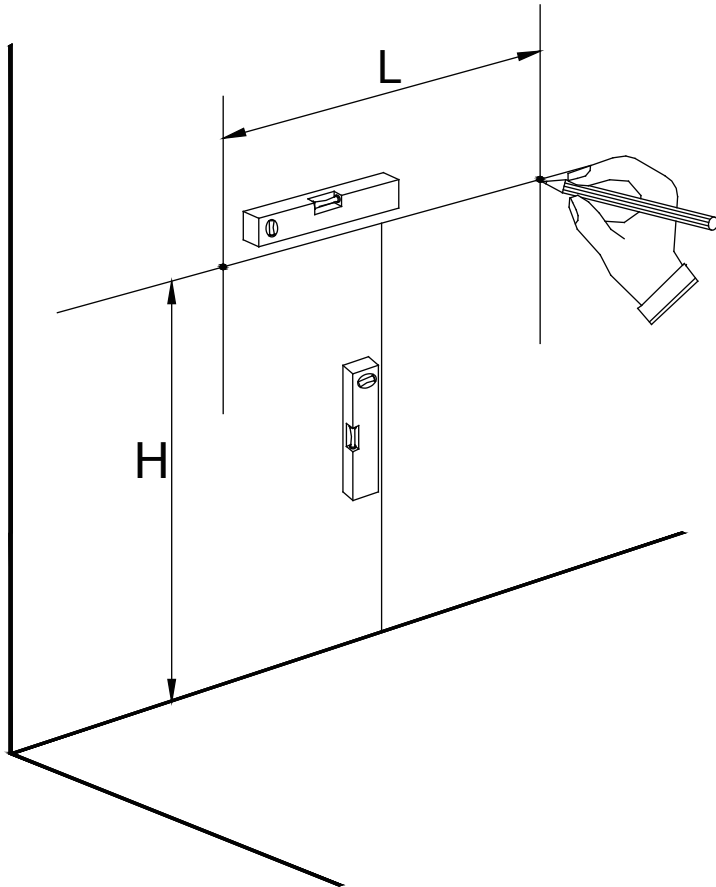

x=667mm

y=325mm

z=818mm

Installation

Gap Adjustment

01

02

Please note - wall fixings are not supplied
These can be purchased from a local DIY store