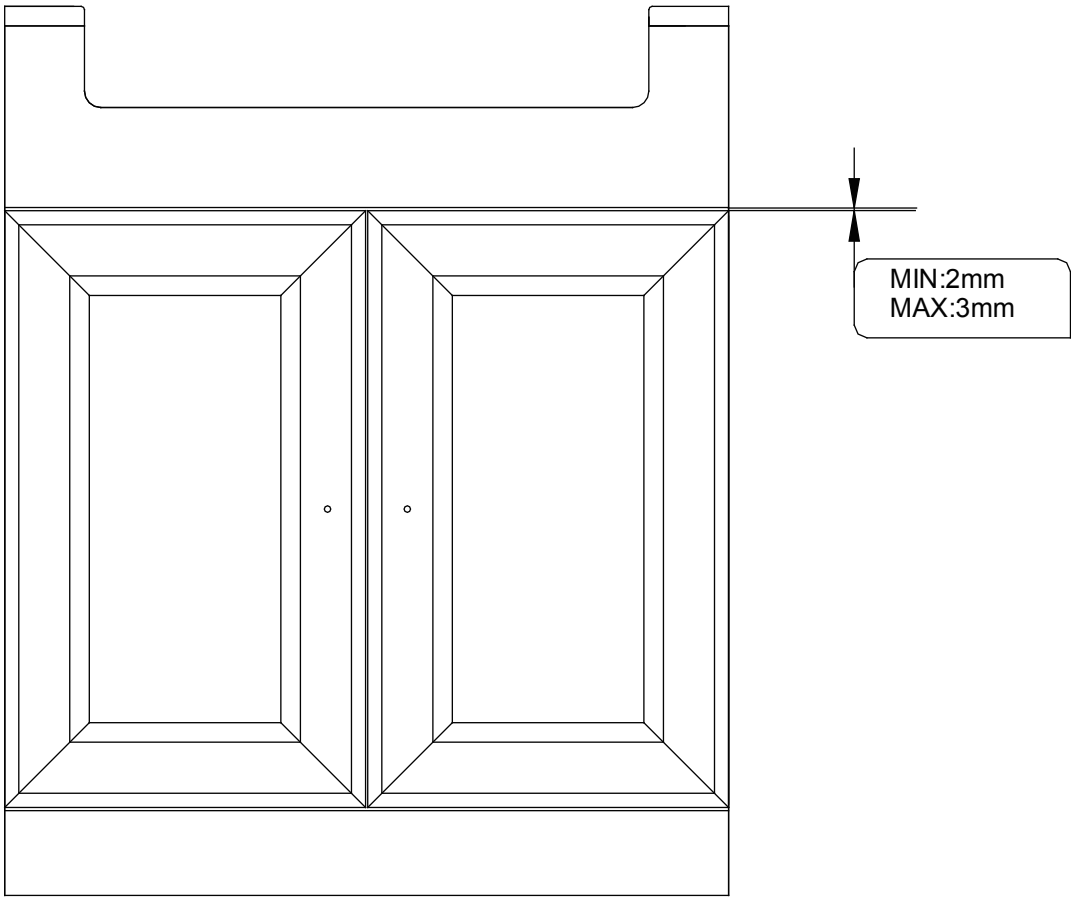

x=667mm

y=325mm

z=818mm

Installation

Gap Adjustment

01

02

Please note - wall fixings are not supplied
These can be purchased from a local DIY store