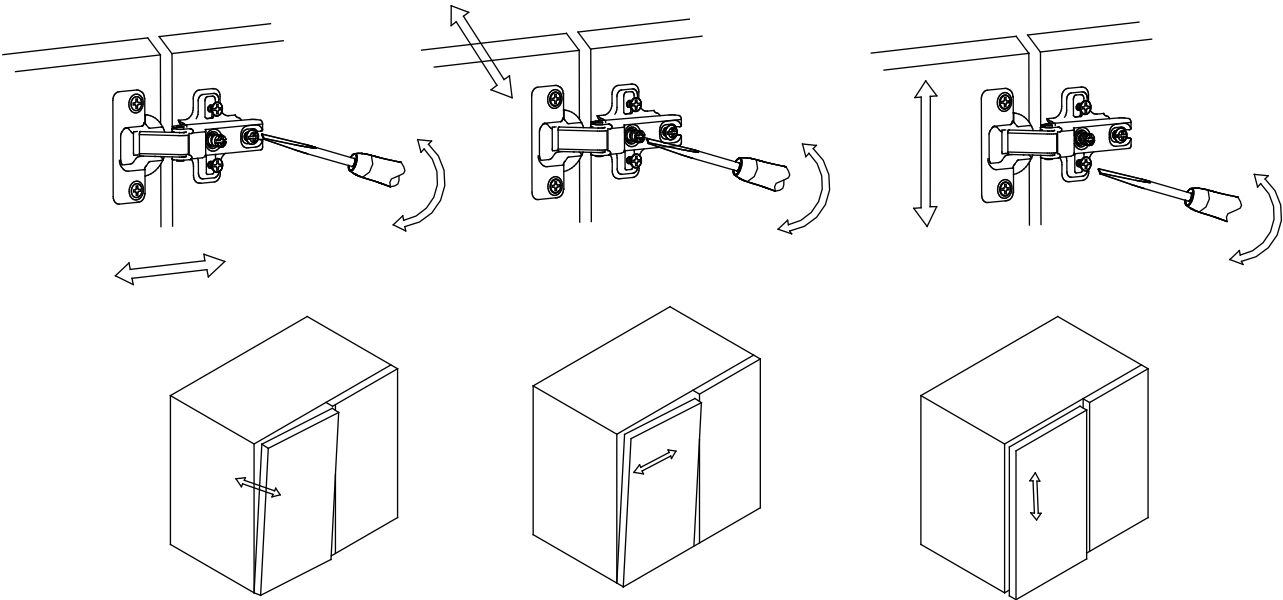

x=667mm

y=325mm

z=818mm

Installation

Gap Adjustment

01

02

Please note - wall fixings are not supplied
These can be purchased from a local DIY store