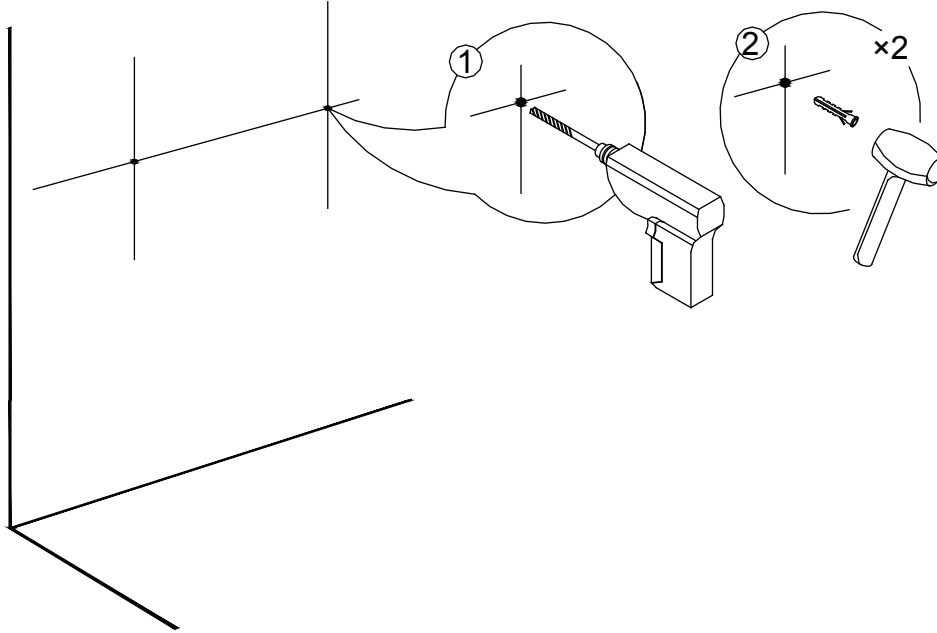

x=667mm

y=325mm

z=818mm

Installation

Gap Adjustment

01

02

Please note - wall fixings are not supplied
These can be purchased from a local DIY store