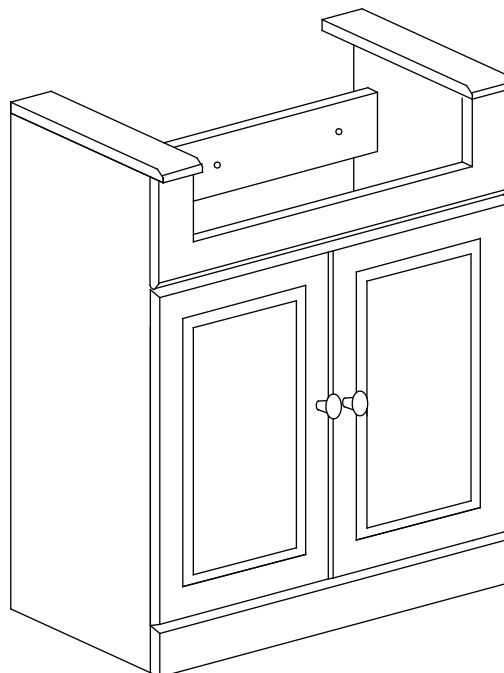

x=667mm

y=325mm

z=818mm