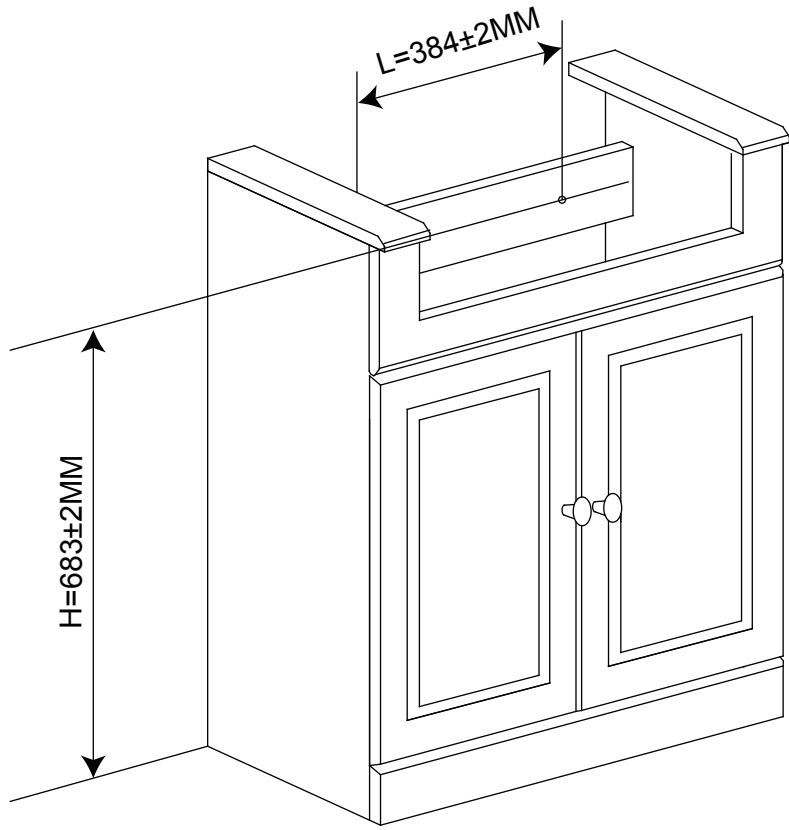

x=667mm

y=325mm

z=818mm

Installation

Gap Adjustment

01

02

Please note - wall fixings are not supplied
These can be purchased from a local DIY store